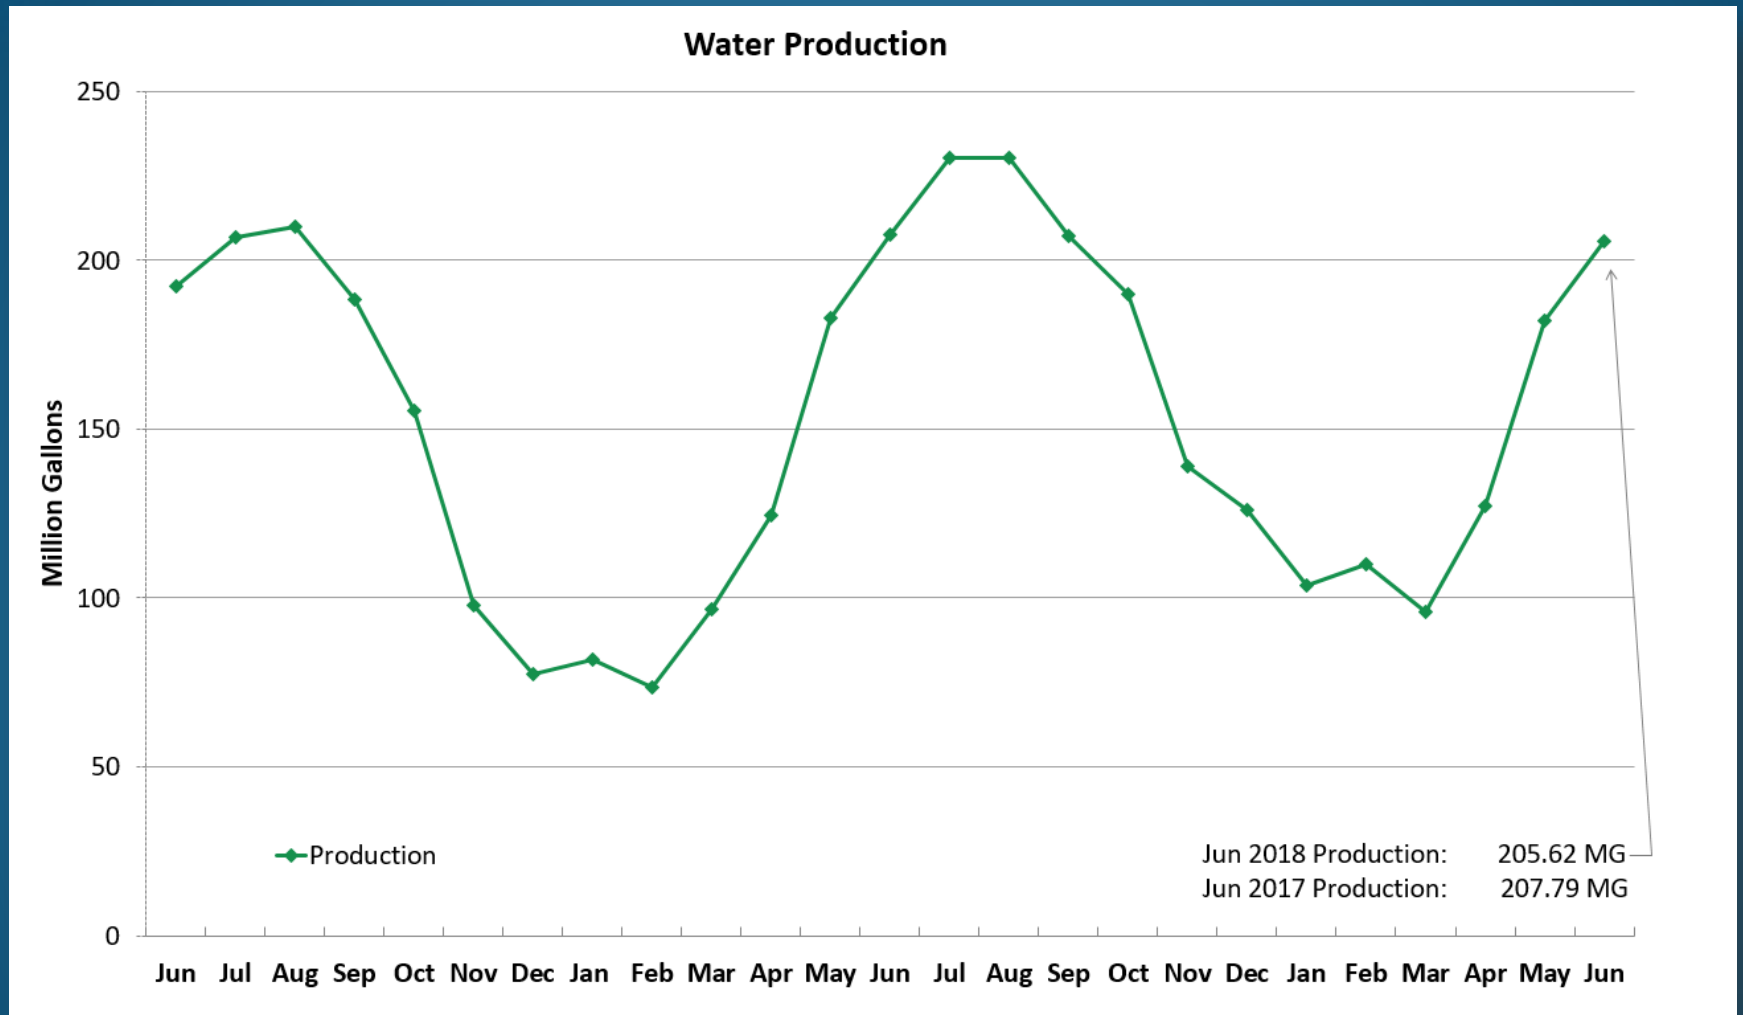

CITY OF PASO ROBLES

Conservation Report

July 17, 2018 Update

Reduce Your Use!

www.PasoWater.com

Conservation Report: 2018 Update

Lake Nacimiento

Nacimiento	Saturday	Sunday	Monday	Tuesday
Date	7/14	7/15	7/16	7/17
Percentage of Capacity (%)	29	29	29	29
Elevation (feet)	736.7	736.4	736.2	736.2
Depth (feet)	121.7	121.4	121.2	121.2
Storage (acre-feet)	109925	109100	108550	108550
Lake Surface Area (acres)	2802	2790	2781	2781
Length of Lake (miles)	14.1	14.1	14.1	14.1
Releases (cfs)	436	362	113	60
Rainfall Past 24 Hours (in.)	0	0	0	0
Rainfall Total to Date (in.)	9.74	9.74	9.74	9.74
Total Rain to Date Last Year (in.)	20.15	20.15	20.15	20.15
Total Rain Last Season (in.)	20.16	20.16	20.16	20.16