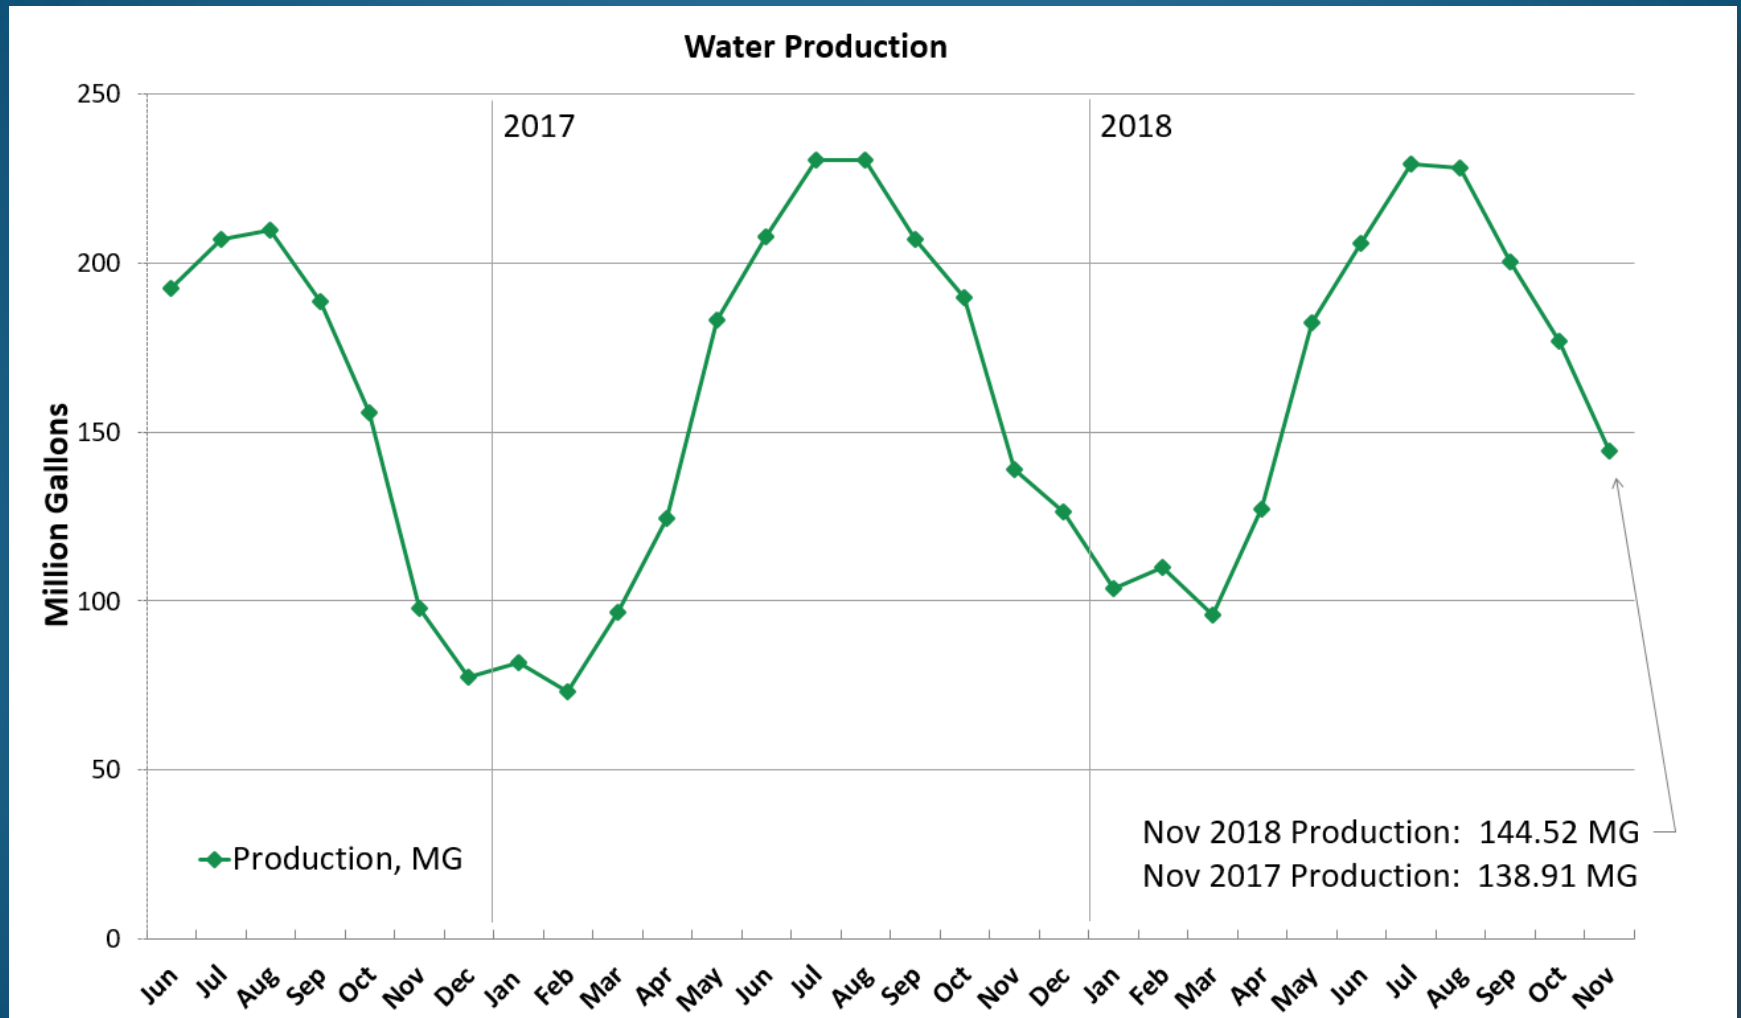

CITY OF PASO ROBLES

Conservation Report

Dec. 4, 2018 Update

Reduce Your Use!

www.PasoWater.com

Conservation Report: 2018 Update

Lake Nacimiento

Nacimiento	Saturday	Sunday	Monday	Tuesday
Date	12/1	12/2	12/3	12/4
Percentage of Capacity (%)	11	11	11	11
Elevation (feet)	704.45	704.35	704.4	704.5
Depth (feet)	89.45	89.35	89.4	89.5
Storage (acre-feet)	41553	41408	41480	41625
Lake Surface Area (acres)	1439	1436	1437	1441
Length of Lake (miles)	11.6	11.6	11.6	11.7
Releases (cfs)	60	60	60	60
Rainfall Past 24 Hours (in.)	0	0.09	0.01	0
Rainfall Total to Date (in.)	2.52	2.61	2.62	2.62
Total Rain to Date Last Year (in.)	0.59	0.59	0.59	0.59
Total Rain Last Season (in.)	9.74	9.74	9.74	9.74