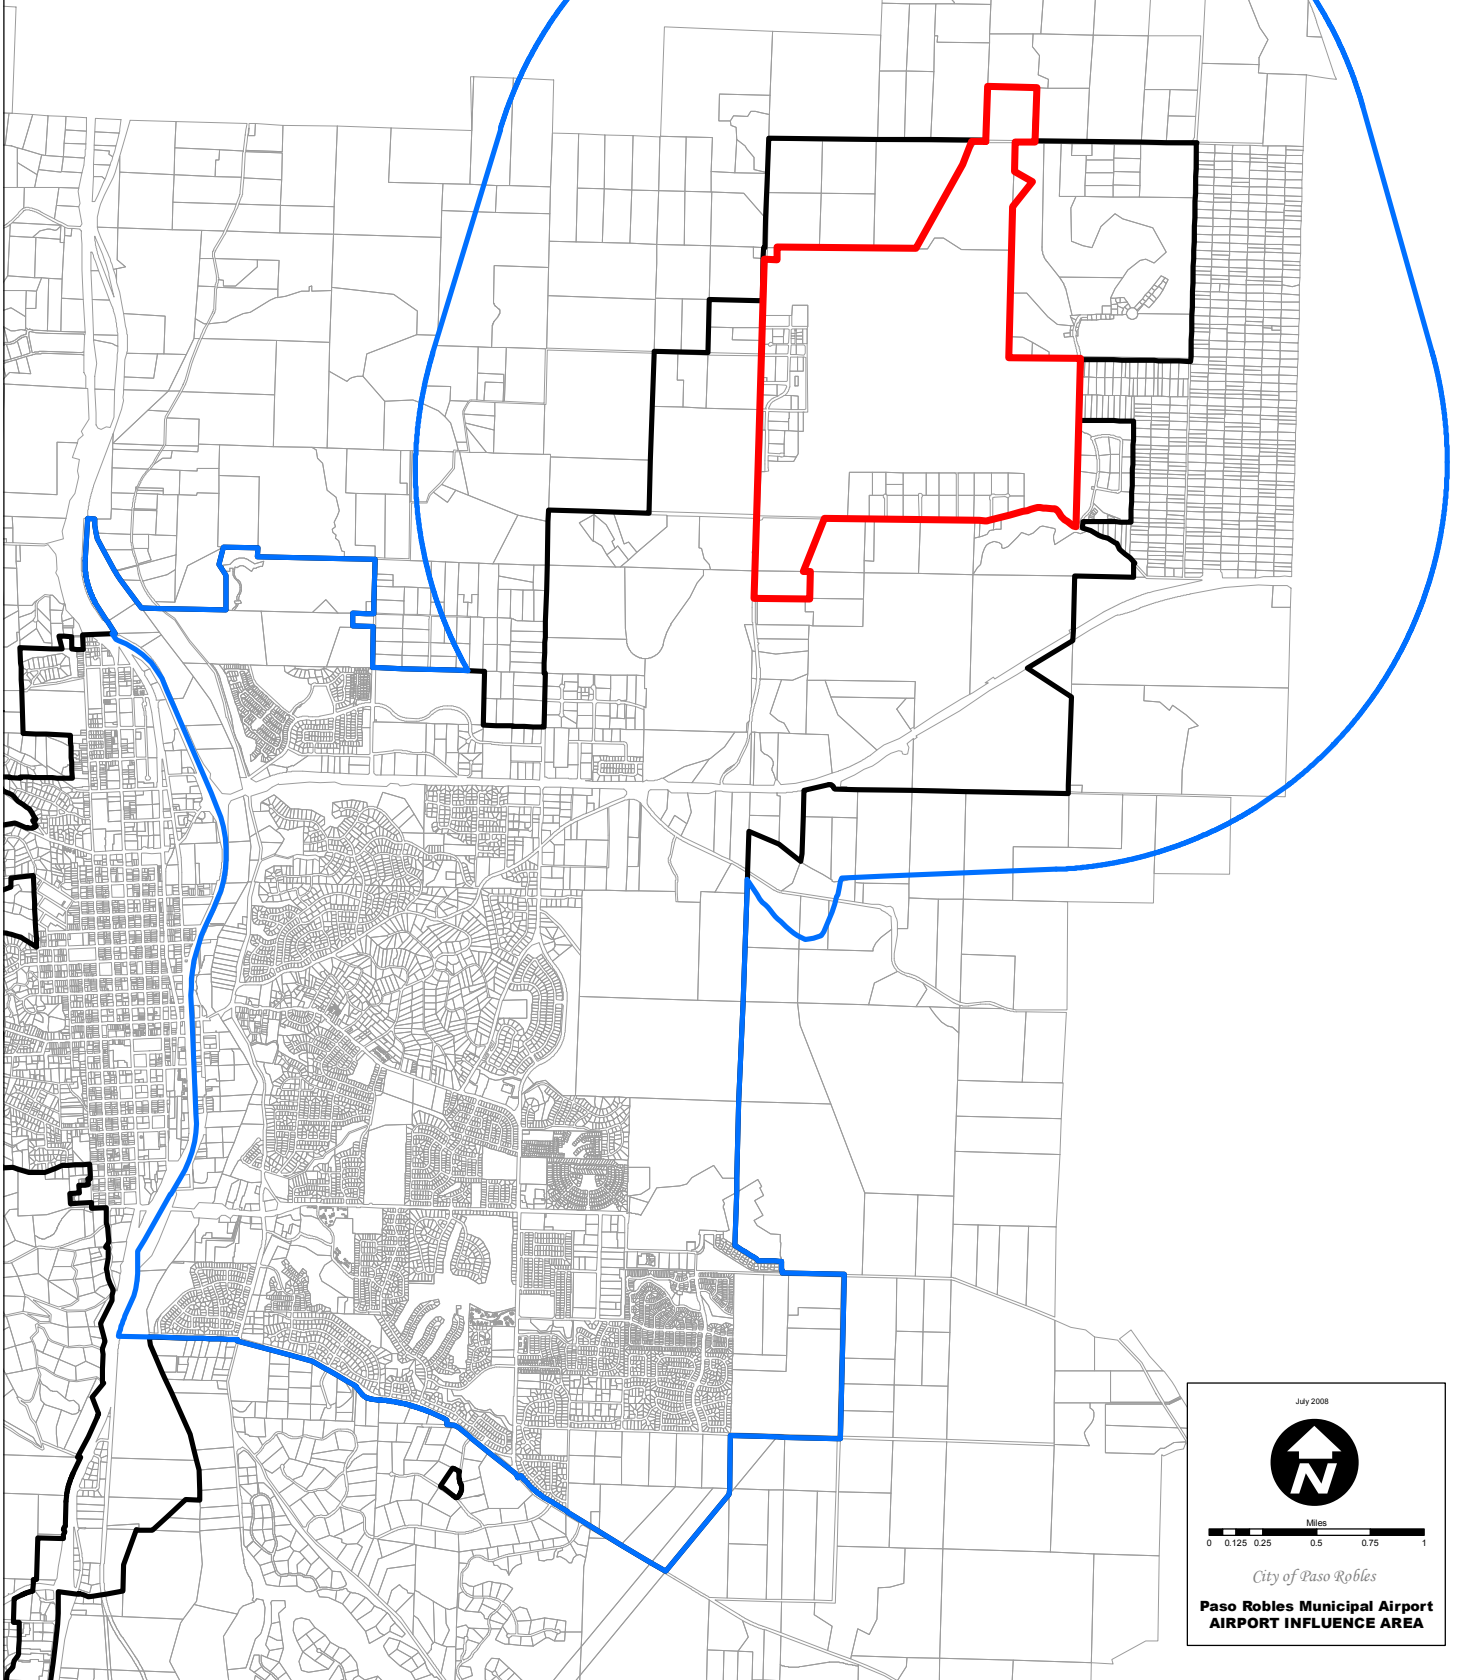

LEGEND

- Airport Property
- Airport Influence Area
- City Limits
- City Parcels

July 2008

Miles
0 0.125 0.25 0.5 0.75 1

City of Paso Robles
**Paso Robles Municipal Airport
AIRPORT INFLUENCE AREA**