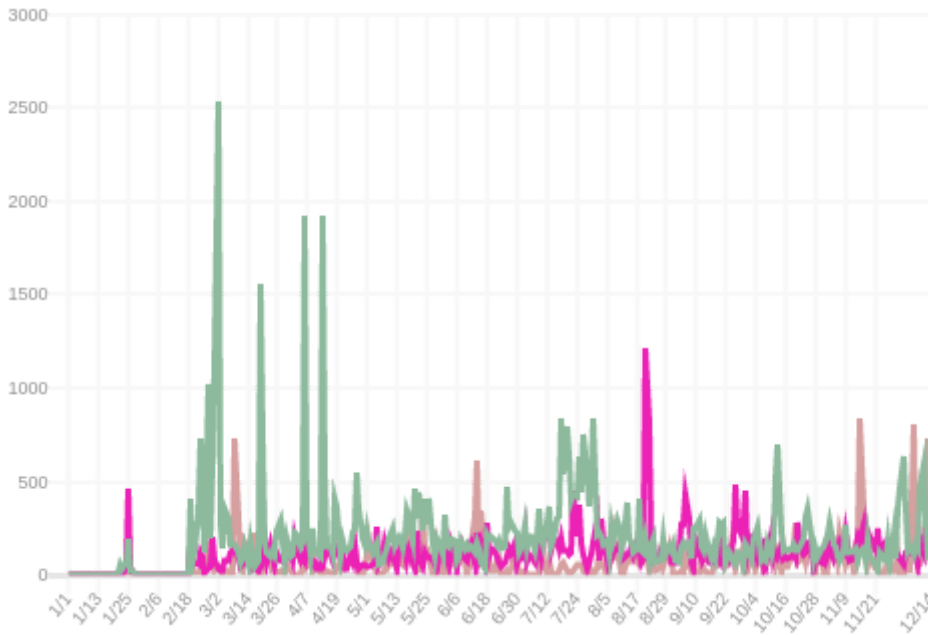

62 interactions

INTERACTION COUNT

174,972

Social Media interactions

64,077

Local Media interactions

0

City Hotline interactions

SCORE OVER TIME

MAP

Leading Topics

by Topic

by Type

Heat map

DISCOURSE TIMELINE

- Cultural Affairs
- Education
- Local Economy
- Animal Care and Control
- Human Relations and Se...
- Municipal Finance and S...
- Parks and Recreation
- Planning and Developme...
- Political Affairs
- Public Health

DEMOGRAPHICS

NEW

Median Age

36.3

Total Population

31,800

Average Household Income

\$84,512