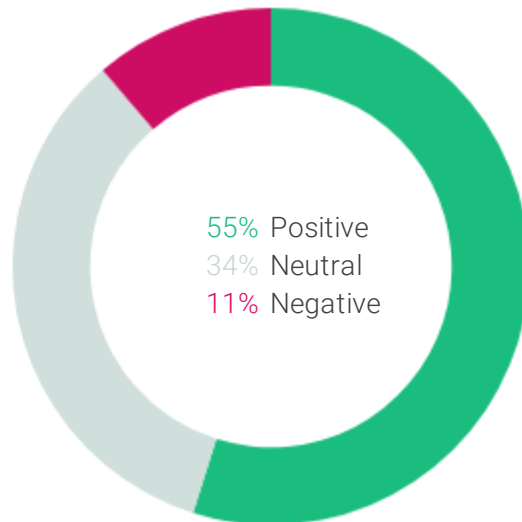

POPULAR WORDS

SENTIMENT OVERVIEW

PROJECTS

Joint Unified School District 1.48% (Negative 19% Neutral 39% Positive 42%)

3,536 interactions

915 Home Subdivision Project 1.32% (Negative 22% Neutral 56% Positive 22%)