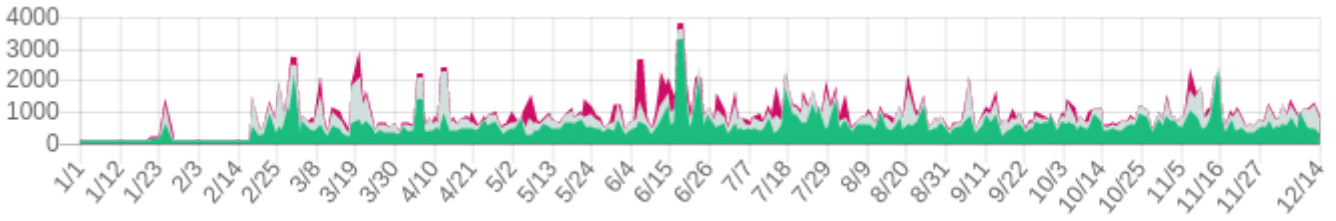

SCORE OVER TIME